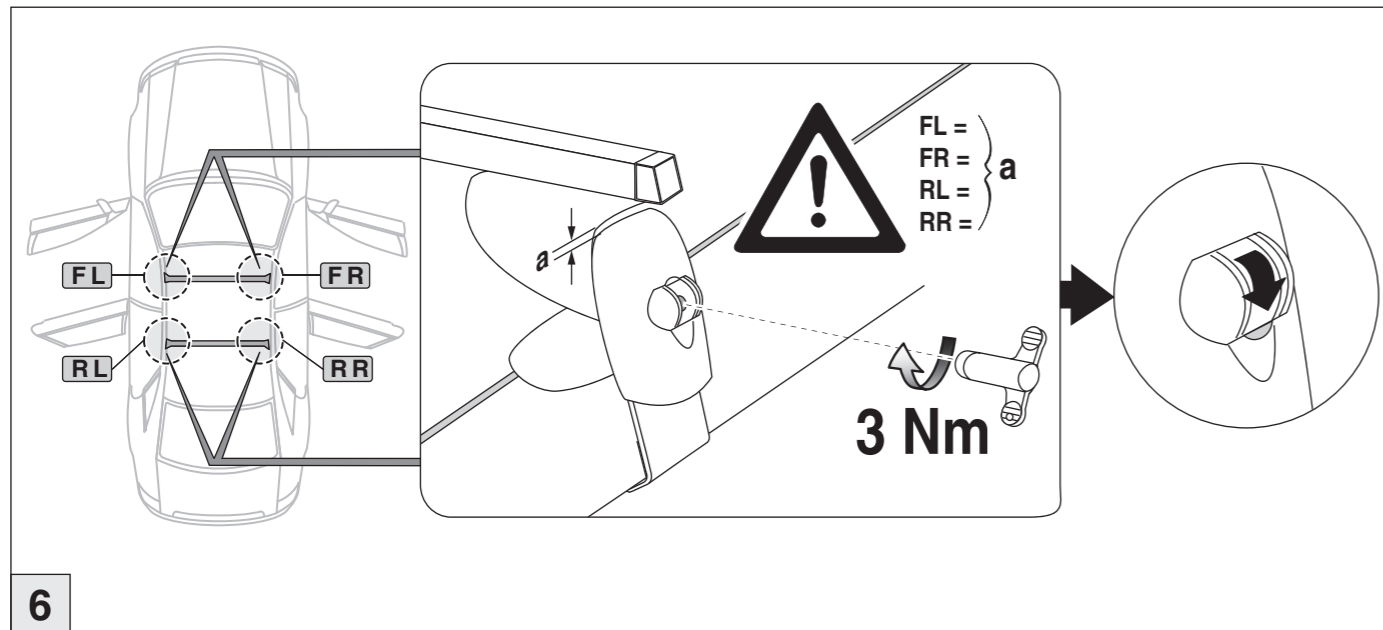

Atera SIGNO

Opel Insignia Grand Sport 06/2017–
Opel Insignia GSI Limousine 04/2018