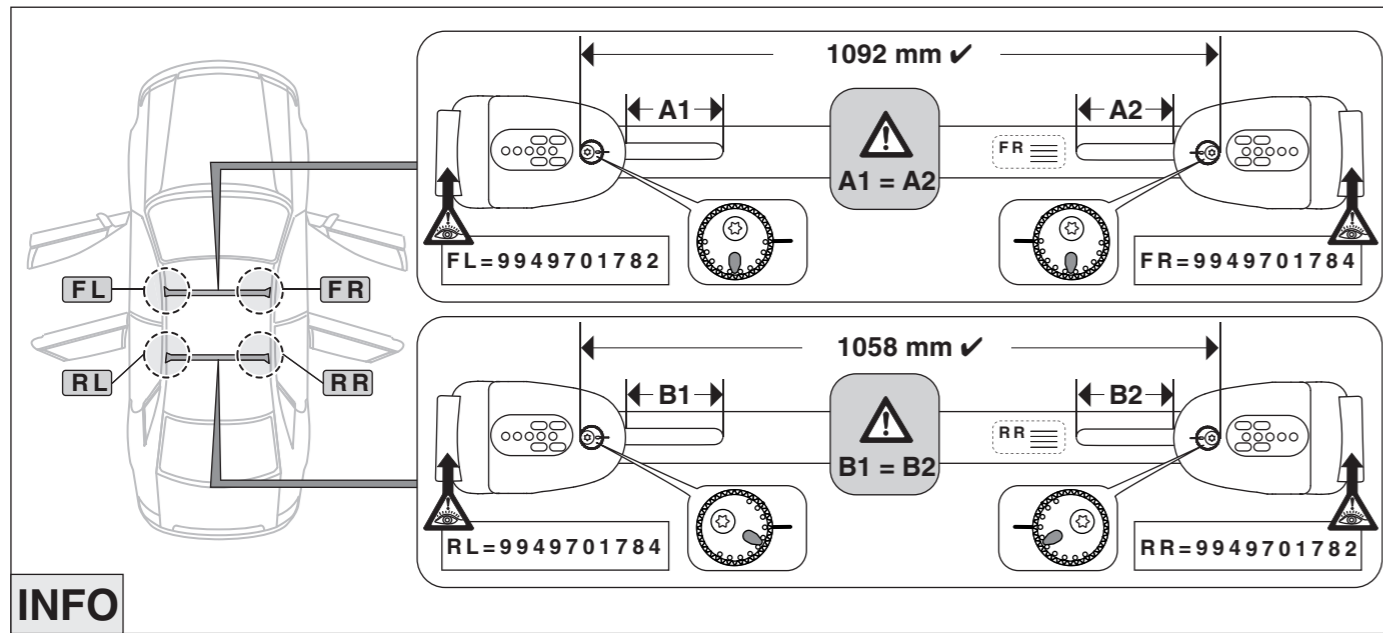

Atera SIGNO

Opel Insignia Grand Sport 06/2017–
Opel Insignia GSI Limousine 04/2018

Atera SIGNO

Opel Insignia Grand Sport 06/2017–
Opel Insignia GSI Limousine 04/2018–