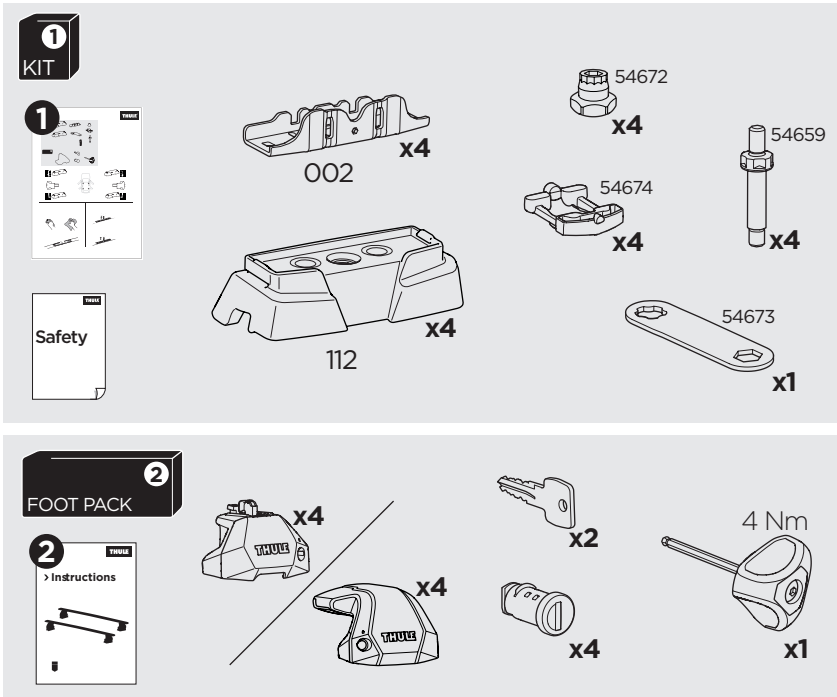

ISO 11154-E

This kit is only for vehicles with fixpoint mounting.

3

4